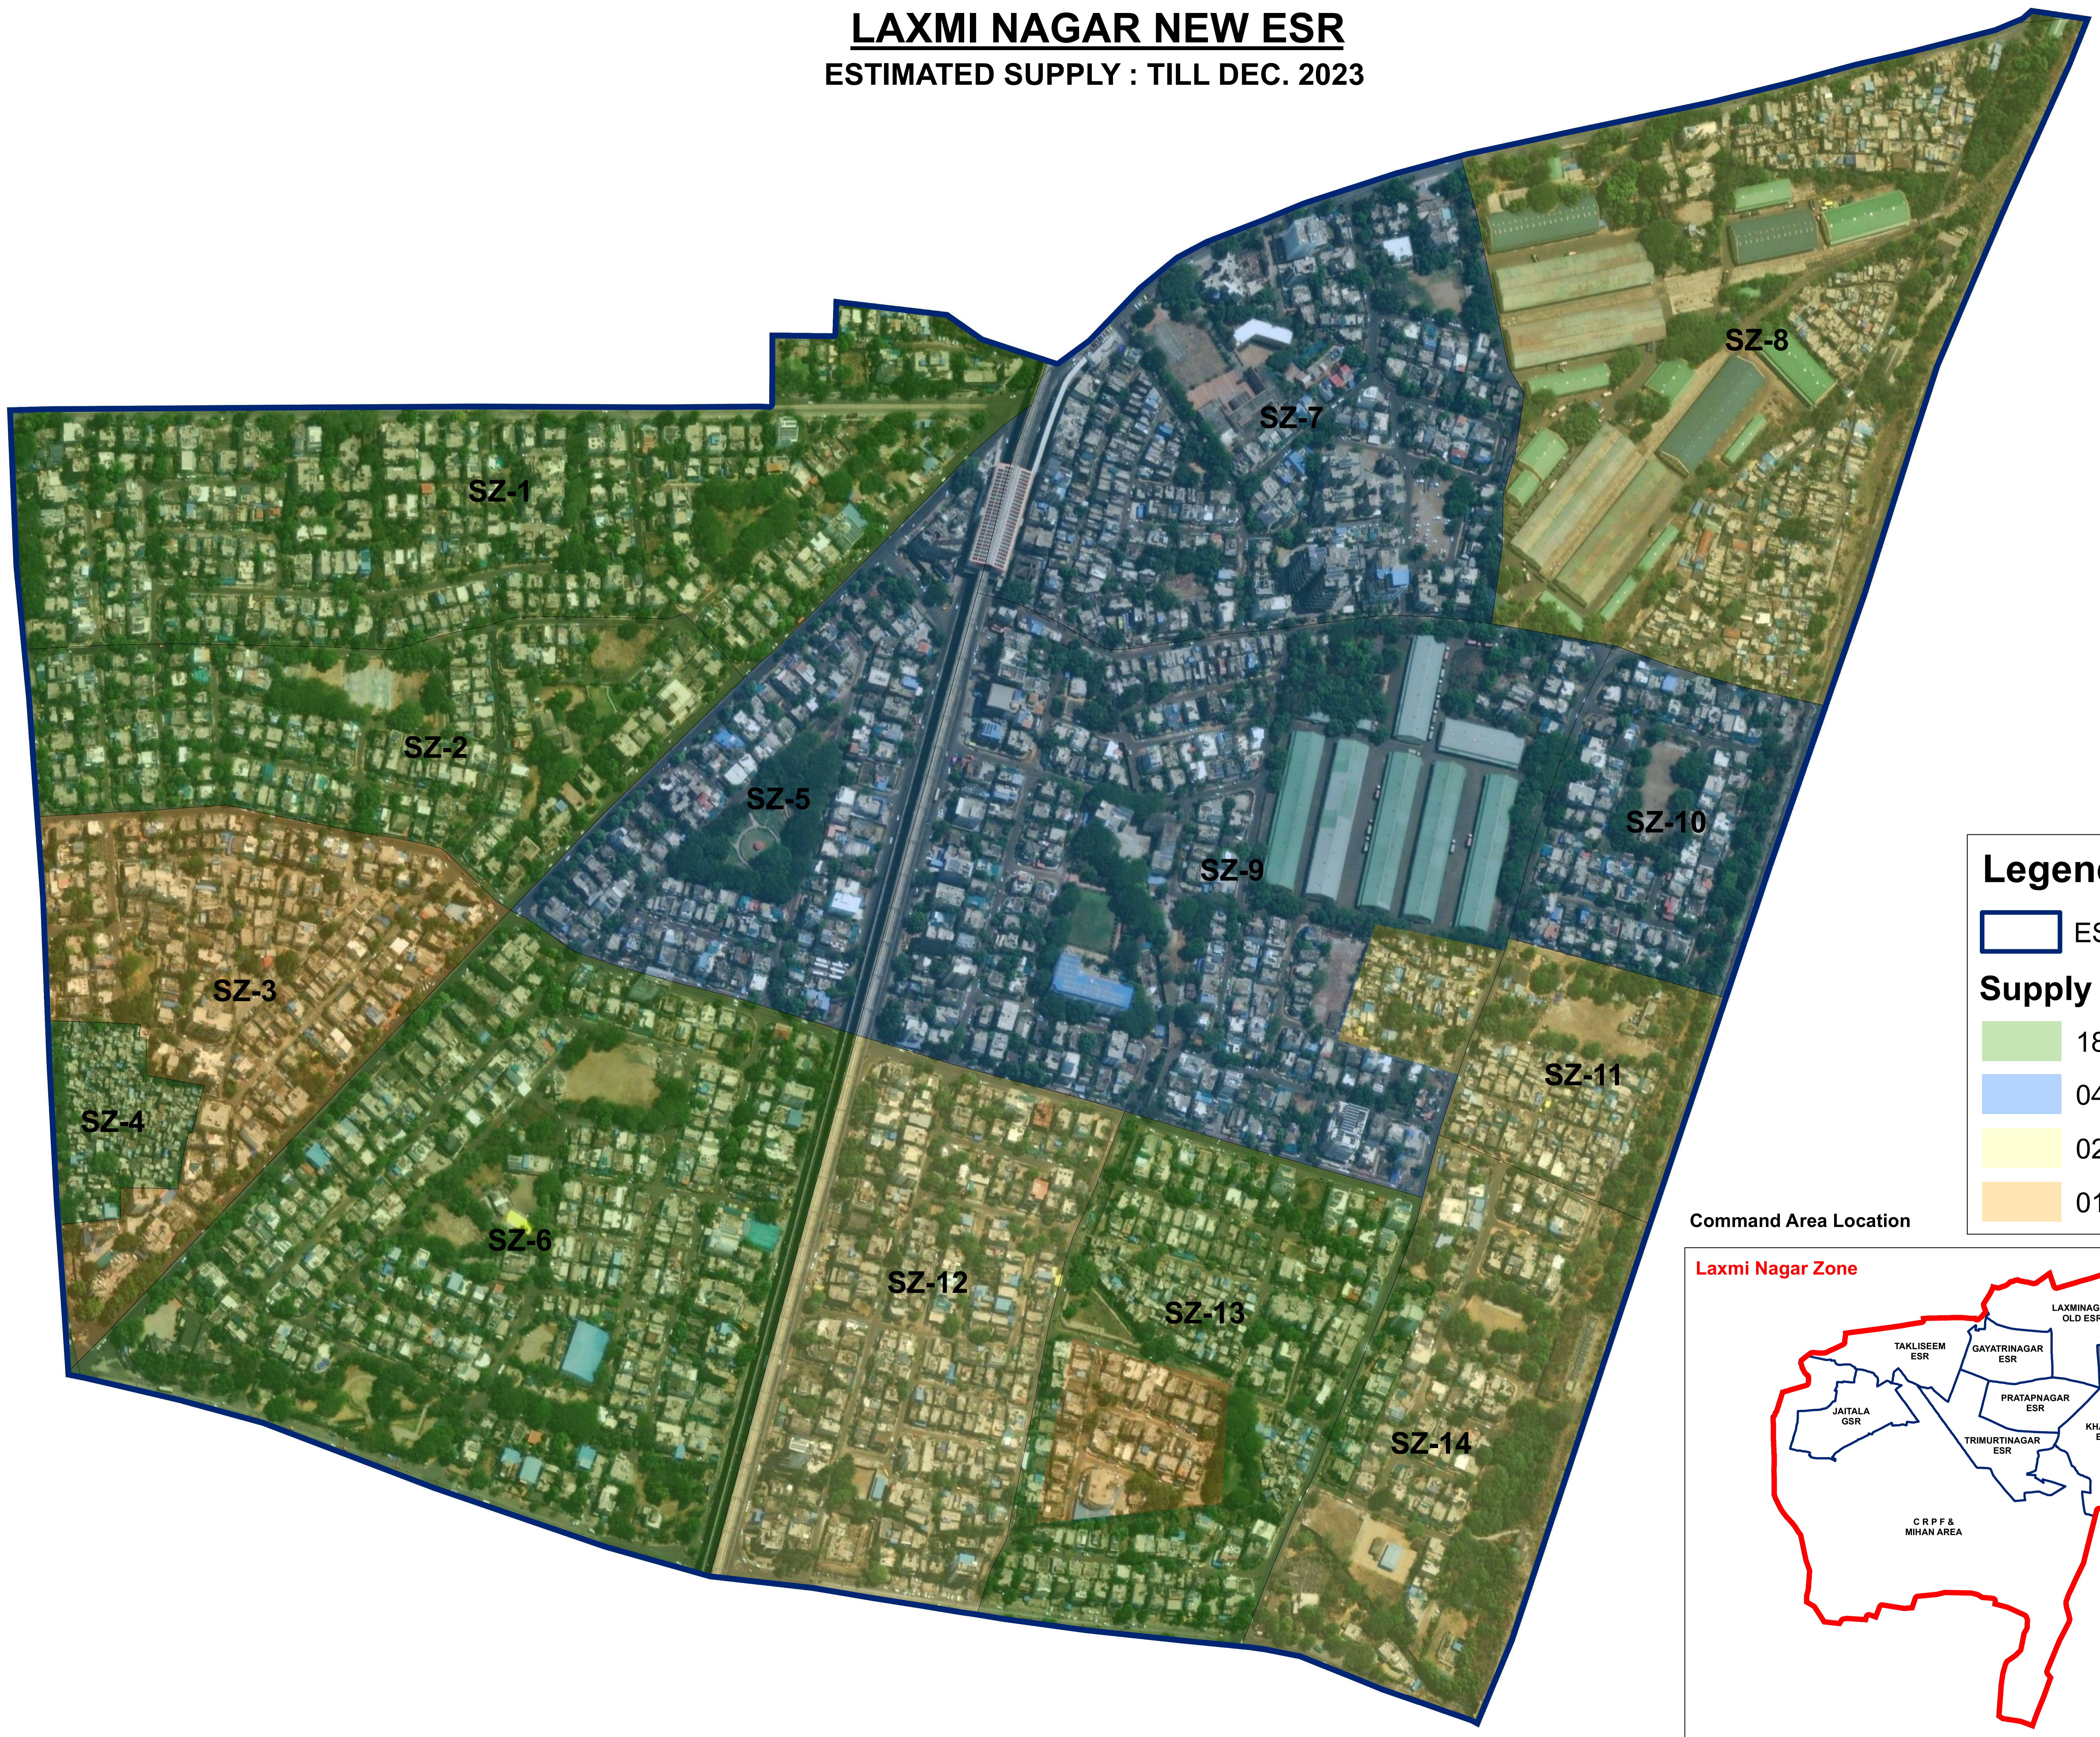

# LAXMI NAGAR NEW ESR

ESTIMATED SUPPLY : TILL DEC. 2023

**Legend**

- ESR Boundary

**Supply Hrs**

- 18 To 24 Hours
- 04 To 08 Hours
- 02 To 04 Hours
- 01 To 02 Hours